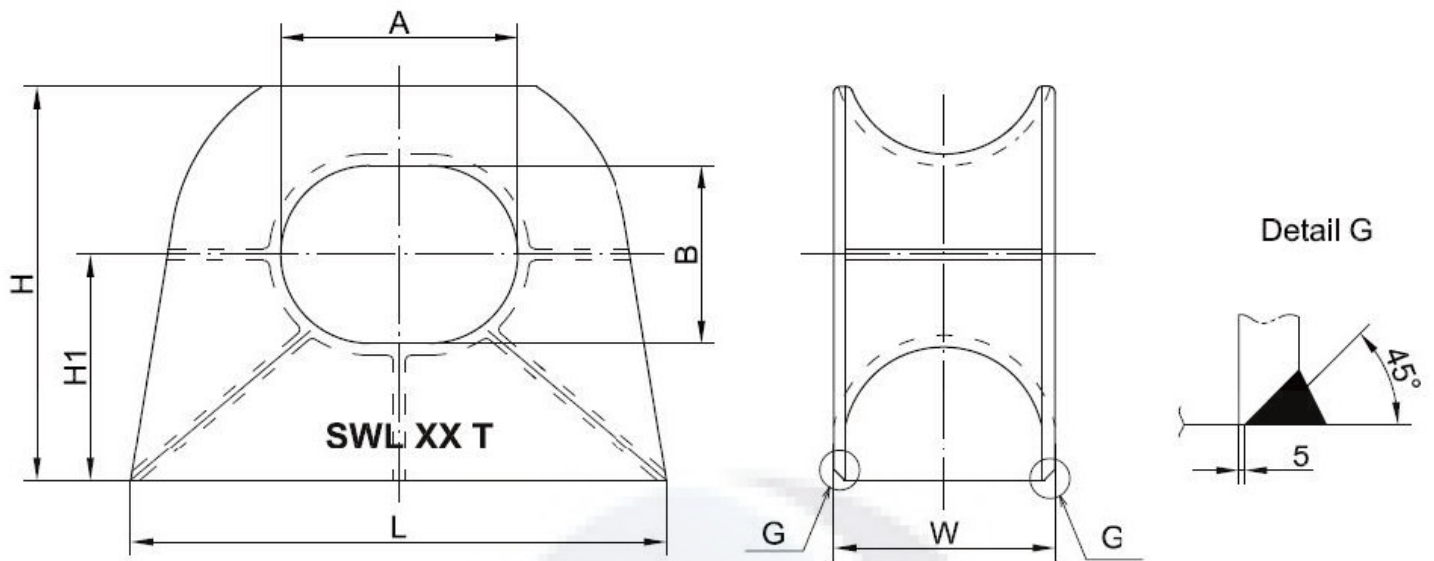

**Deck Mounted Chocks EU Type**

**Class approved and large stock**

Nominal Size (mm)	SWL (kN)	SWL (T)	Dimensions (mm)						Weight (kg)
			A	B	H1	L	W	H	
600x450	1020	102	600	450	575	1360	560	1000	680
600x450	2000	204	600	450	575	1360	560	1000	750